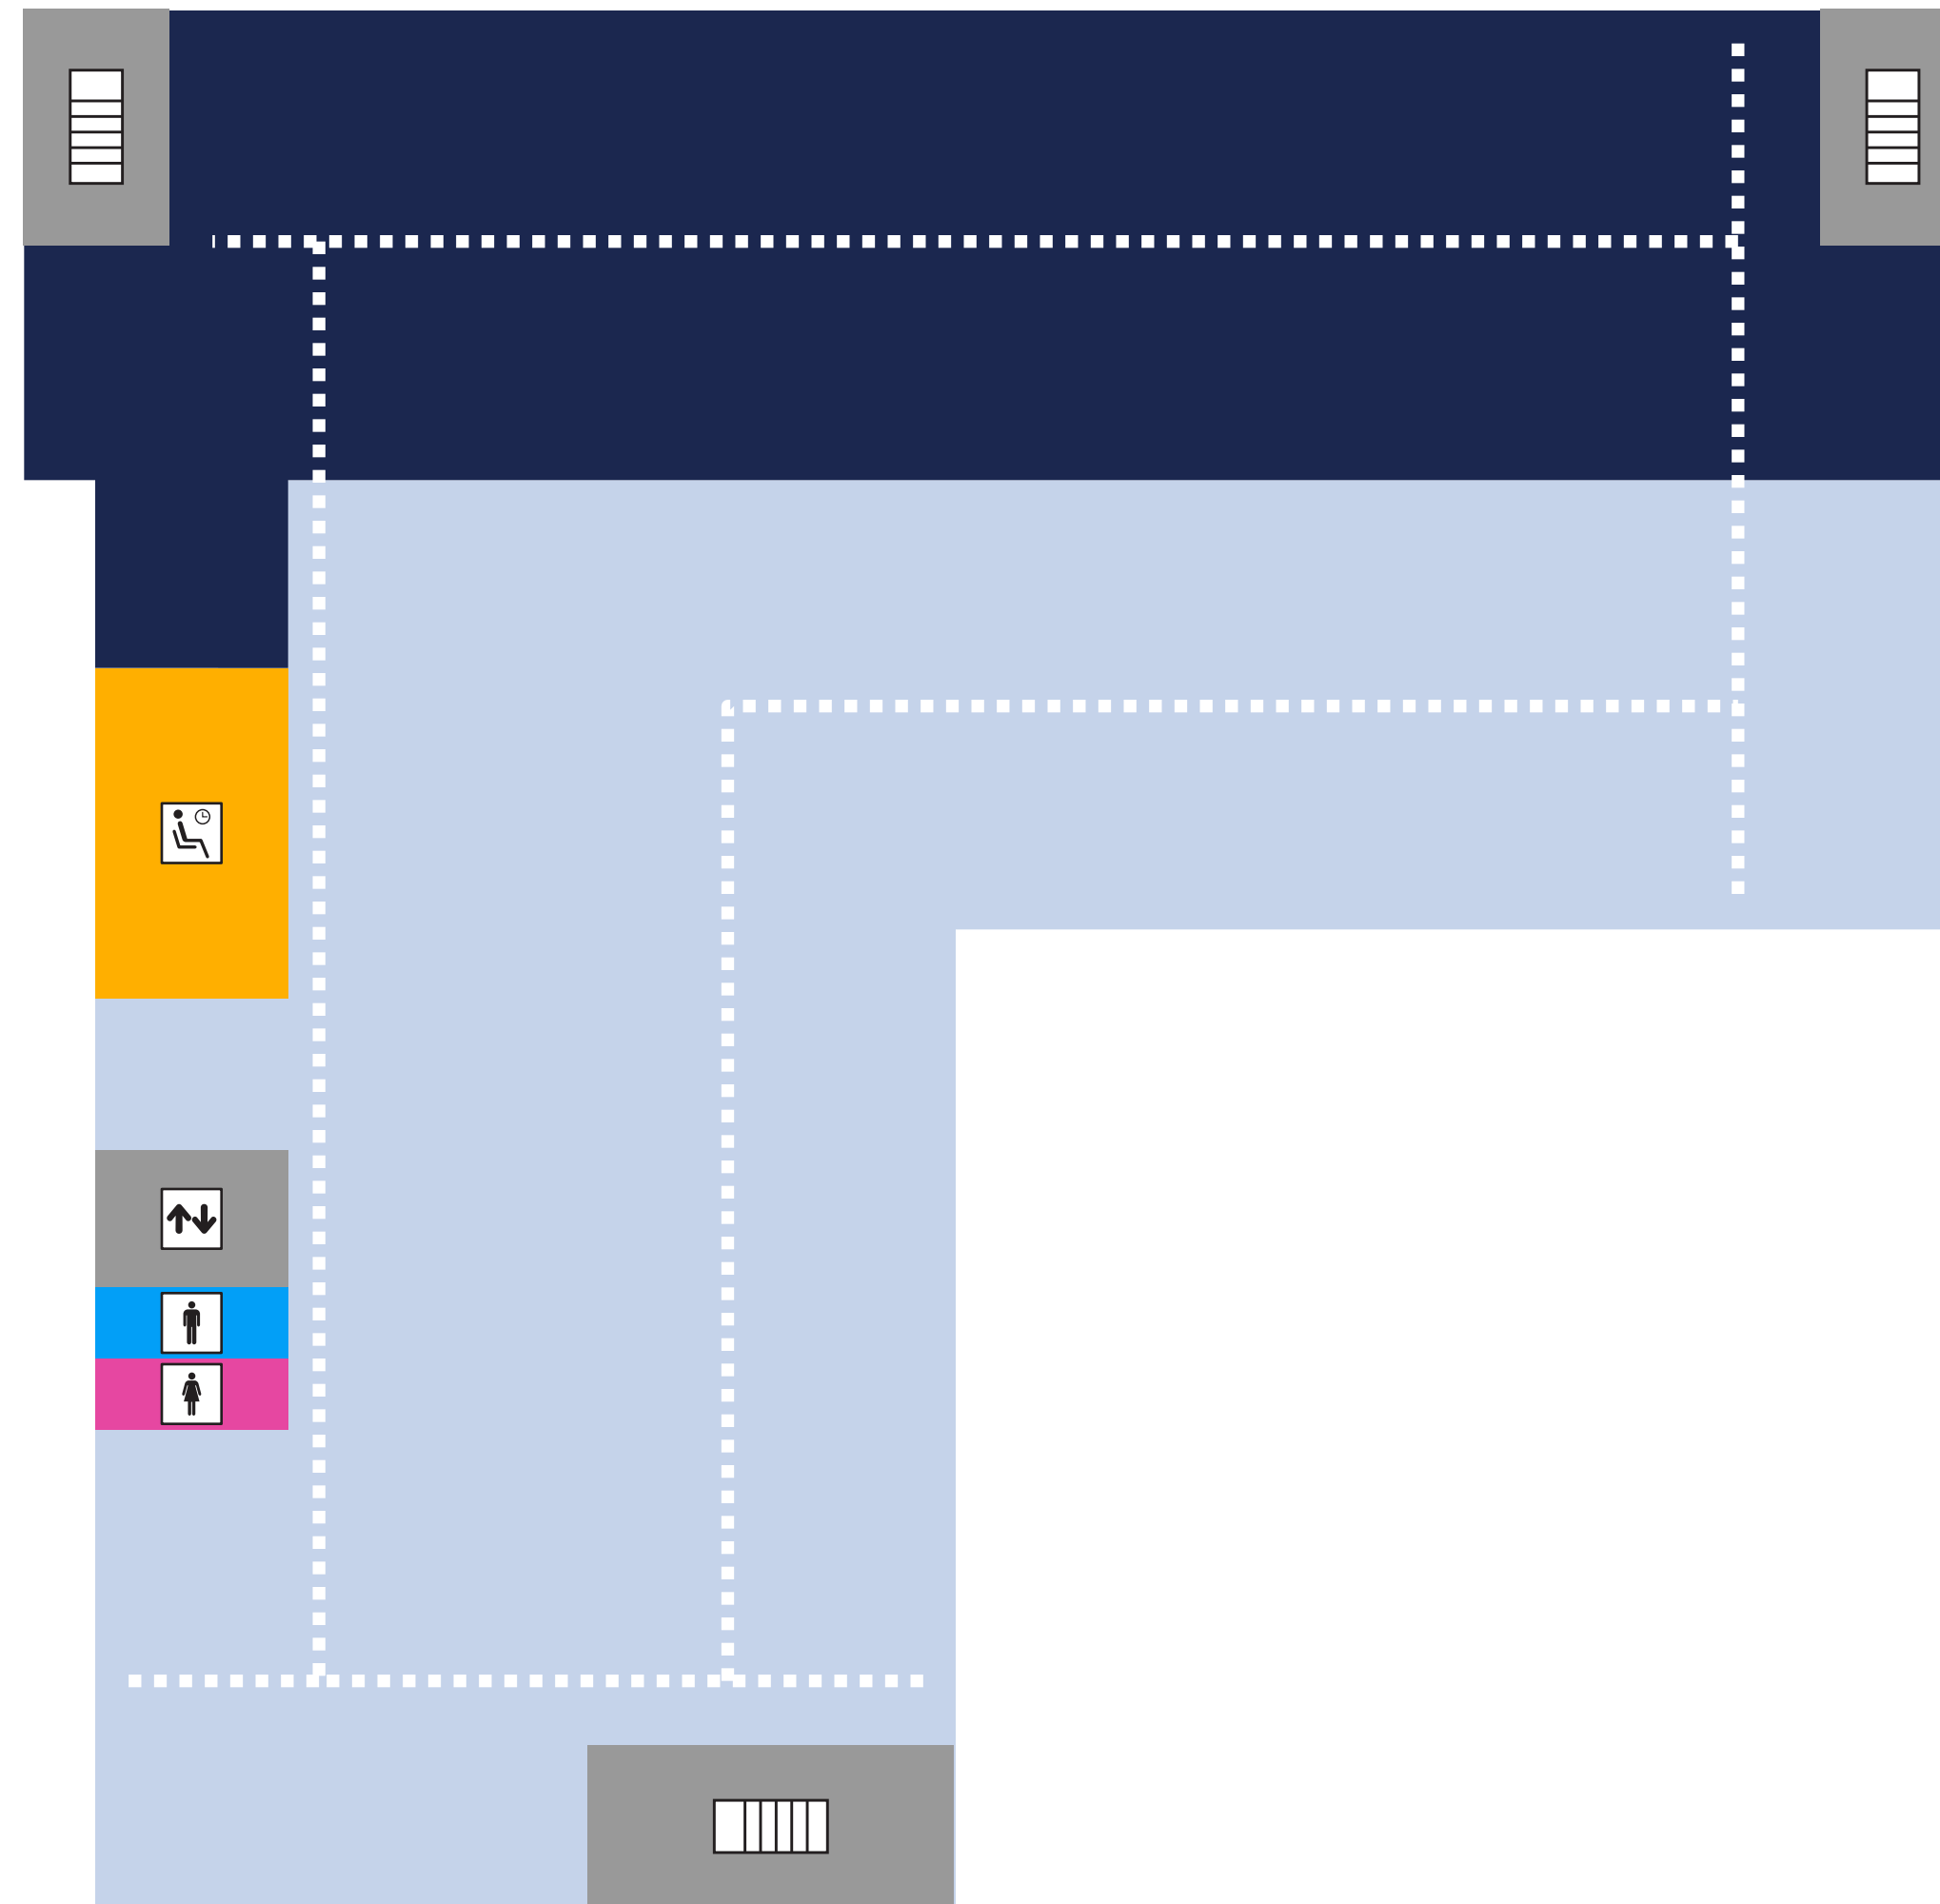

BASEMENT

-  Cornerstone Cafe
-  Administration
-  Stairs
-  Elevator

FIRST FLOOR

- Emergency Department
- Surgery
- Cardiac Services
- Imaging
- Unisex Restroom
- Women's Restroom
- Men's Restroom
- Stairs
- Elevator

SECOND FLOOR

-  Intensive Care Unit
-  Medical Surgical Patient Rooms
-  Waiting Room
-  Women's Restroom
-  Men's Restroom
-  Stairs
-  Elevator

THIRD FLOOR

-  Medical Surgical Patient Rooms
-  Waiting Room
-  Women's Restroom
-  Men's Restroom
-  Stairs
-  Elevator